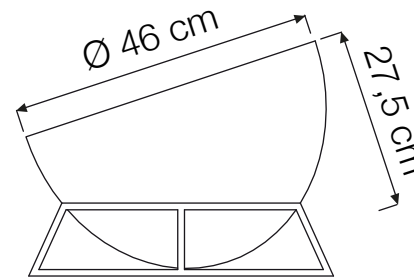

# H2O F FLOOR LAMP

**H2O F** (Ø 46 cm x 27,5 cm) max 100W | E27 (230V) - E26 (120V)  
LED bulbs compatible | rec. LED 13W

Led color temperature recommended:  
neutral white 4200 °K / warm white 2700 °K