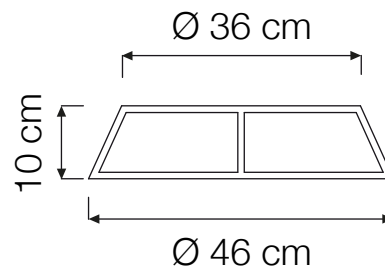

# H2O F FLOOR LAMP

**H2O F** (Ø 46 cm x 27,5 cm) max 100W | E27 (230V) - E26 (120V)  
LED bulbs compatible | rec. LED 13W

Led color temperature recommended:  
neutral white 4200 °K / warm white 2700 °K